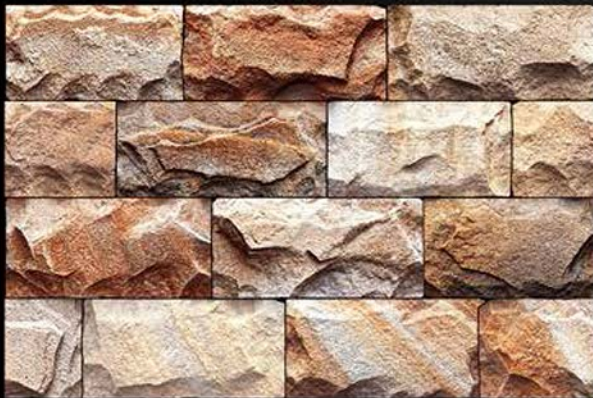

250"
X
375" mm

DIGITAL
WALL TILES

5003 D3 -B

MATT FINISH